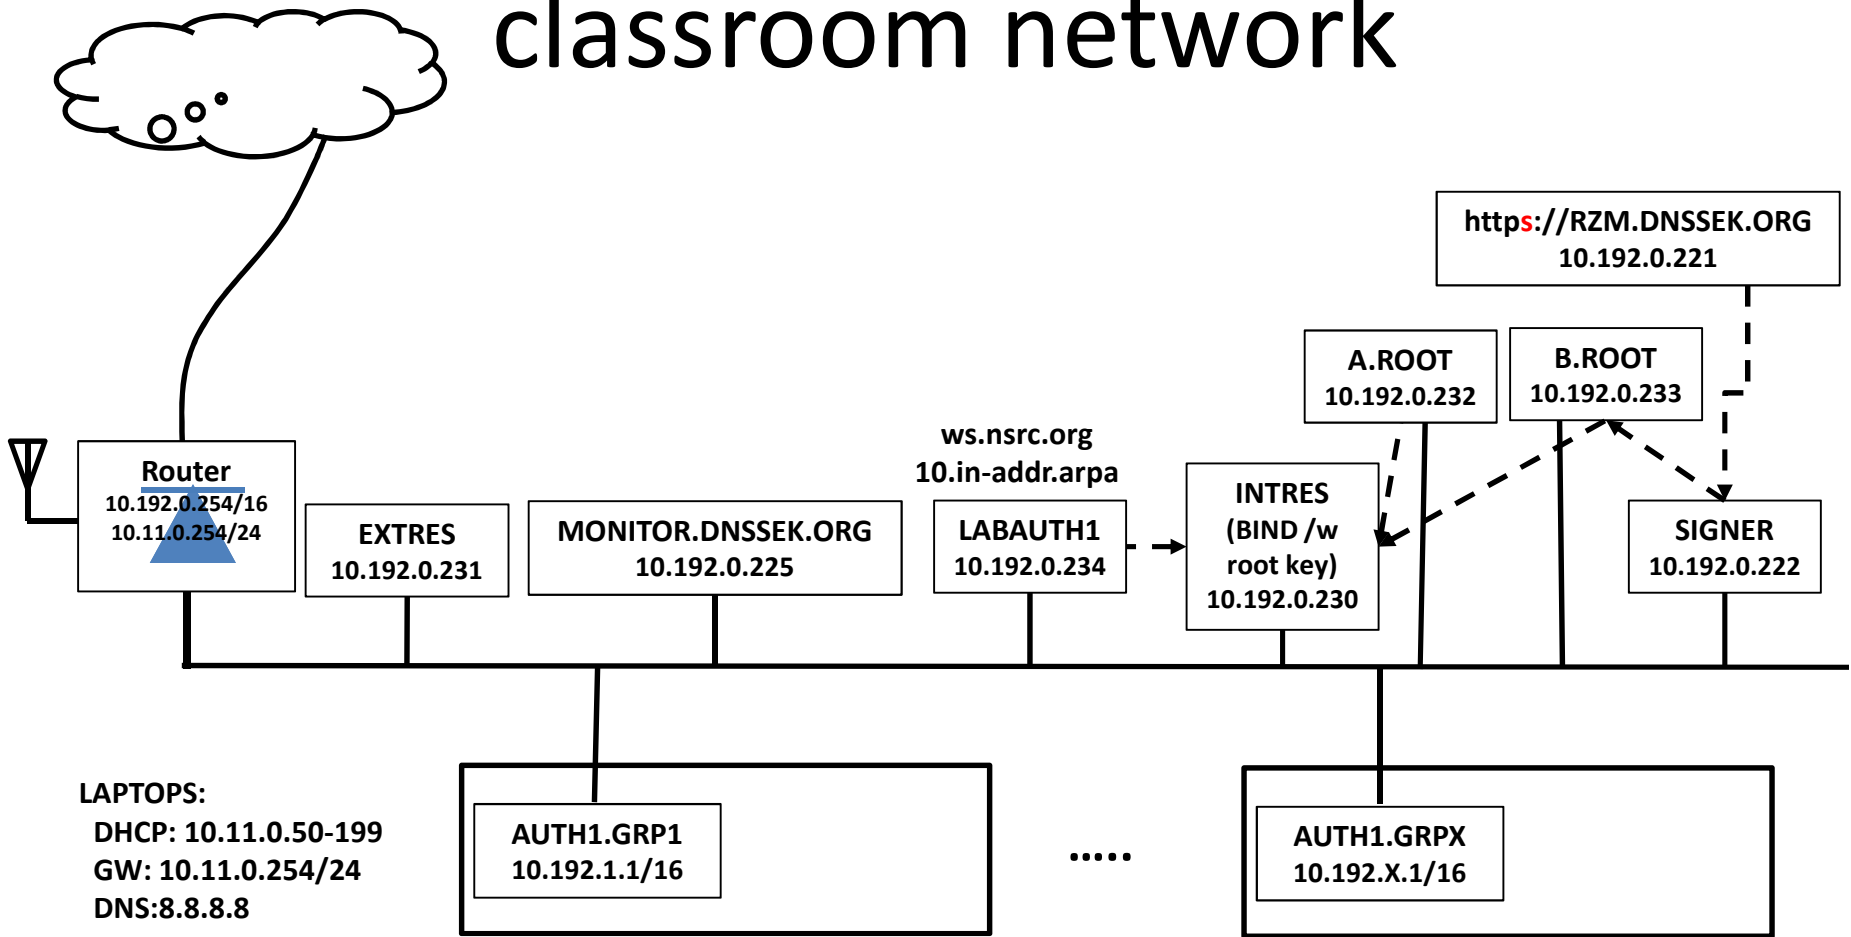

classroom network

SSID: DNSSEC

Login: tldadmin
Pass: tldadmin!